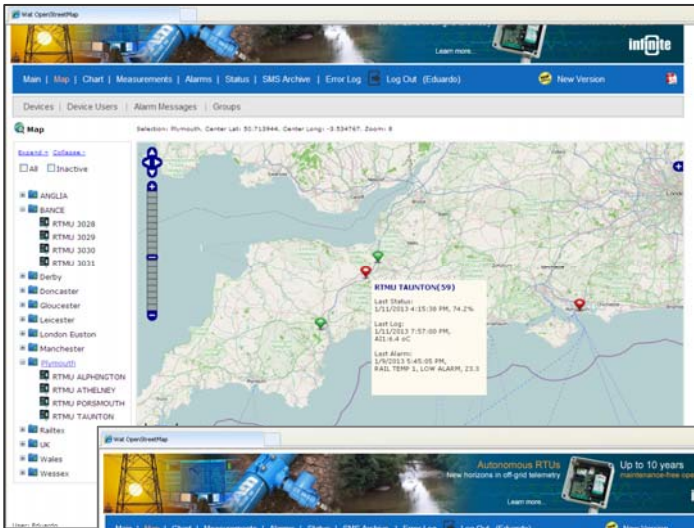

## Device & data management

The WaT server database is Microsoft SQL Server. There is a comprehensive set of tools for users to :

- Create and manage groups of devices
- View, edit, delete, search & export data.
- Plot graphs and correlate measurement data in graphs.
- Create plot templates.
- Retrieve data backups.
- Configure user rights & restrictions.
- Configure rule based alarm event forwarding & notification via email, SMS or twitter.

## Applications

- Remote telemetry
- Remote monitoring, alarming & control
- Central telemetry data management
- Multi user applications

## Geographical maps

- Visualise alarms on maps.
- View groups of devices status.
- Plot GPS position data & routes.