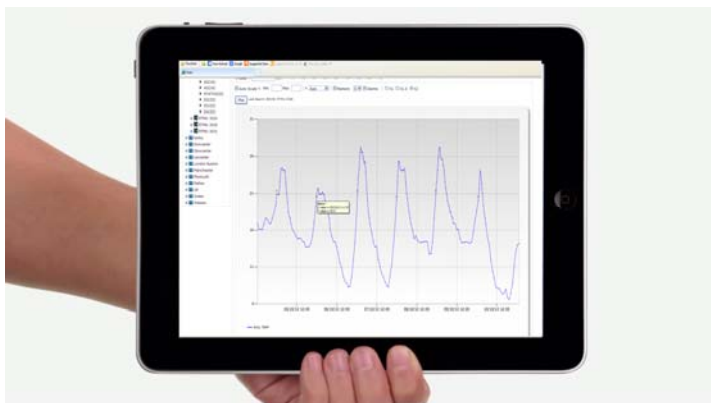

## Device & data management

The WaT server database is Microsoft SQL Server. There is a comprehensive set of tools for users to :

- Create and manage groups of devices
- View, edit, delete, search & export data.
- Plot graphs and correlate measurement data in graphs.
- Create plot templates.
- Retrieve data backups.
- Configure user rights & restrictions.
- Configure rule based alarm event forwarding & notification via email, SMS or twitter.

## Applications

- Remote telemetry
- Remote monitoring, alarming & control
- Central telemetry data management
- Multi user applications