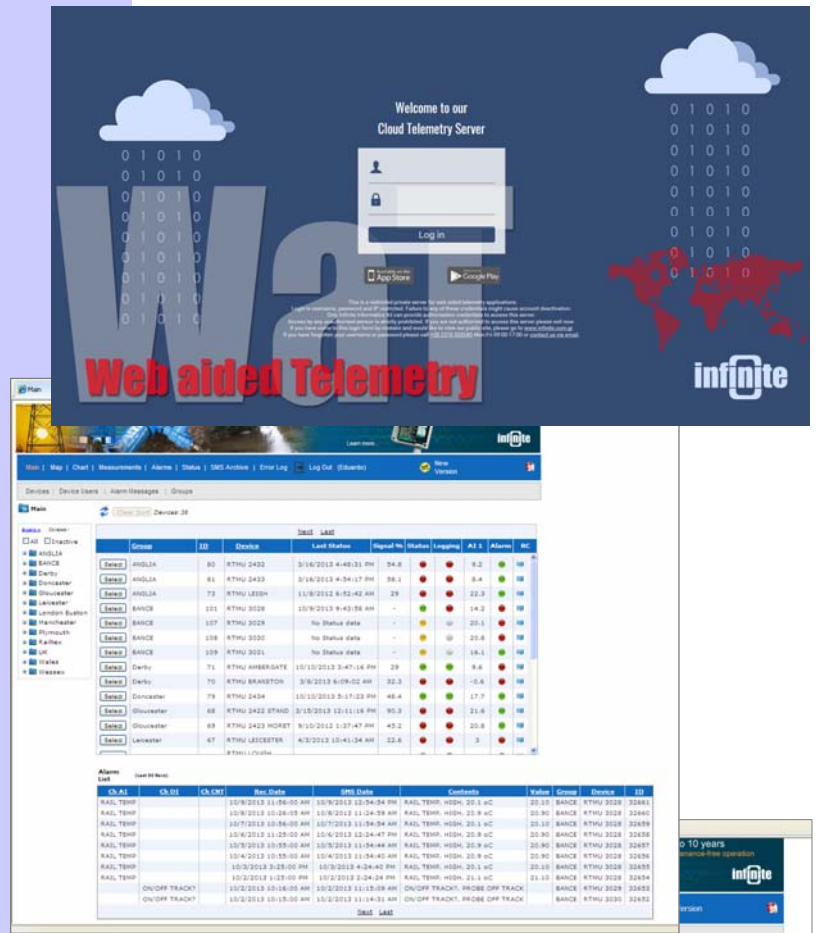

# WaT : Web aided Telemetry

## Introduction

The WaT is a cloud based web server for telemetry applications. It supports all of Infinite's devices as well as few 3rd party devices.

The server is a host for multiple clients and user accounts allowing seamless 24/7 unmanned device telemetry with centralised data management.

[www.cloud-telemetry.com](http://www.cloud-telemetry.com)

## Device & data management

The WaT server database is Microsoft SQL Server. There is a comprehensive set of tools for users to :

- Create and manage groups of devices
- View, edit, delete, search & export data.
- Plot graphs and correlate measurement data in graphs.
- Create plot templates.
- Retrieve data backups.
- Configure user rights & restrictions.
- Configure rule based alarm event forwarding & notification via email, SMS or twitter.