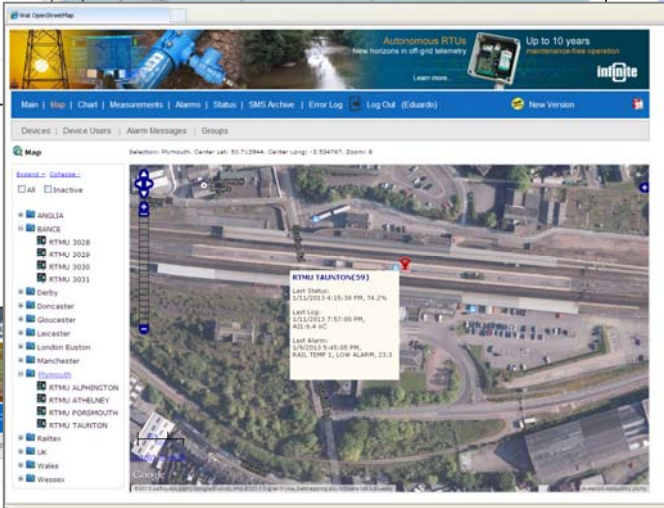

Alarming & annunciation

- Manage alarm data and plot graphs
- Configure rules for server based alarm annunciation.
- Forward alarms & notifications via email, SMS or twitter.
- Acknowledge alarms via SMS or email.

Geographical maps

- Visualise alarms on maps.
- View groups of devices status.
- Plot GPS position data & routes.

Data backup

- User data are stored securely and backed up 24/7 with redundancy.
- Users can export telemetry data and create backups.

Technical characteristics

Host address www.cloud-telemetry.com

Front end Microsoft ASP.net
Runs on any browser or device

Database Microsoft SQL Server 2013
Server HW Cloud based
2X HP Proliant DL380G6
(2XQuad Xeon 3Ghz, 32GB, 4TB HD)

Modems QSM26 GSM quad band modems
Internet Cloud VDSL connected

Ordering information

Code WAT-X

X=S/L 1 year subscription

X=CL Extra user login

Try it free

www.cloud-telemetry.com

Login: infinite

Password: guest

Infinite Informatics, Ltd.
1, Valaoritou Street
GR-54626 Thessaloniki, Greece
Phone: +30-2310-553545,
Fax: +30-2310-552006
Email: sales@indinf.gr
URL: www.infinite.com.gr, www.indinf.gr

Representative - Authorized dealer